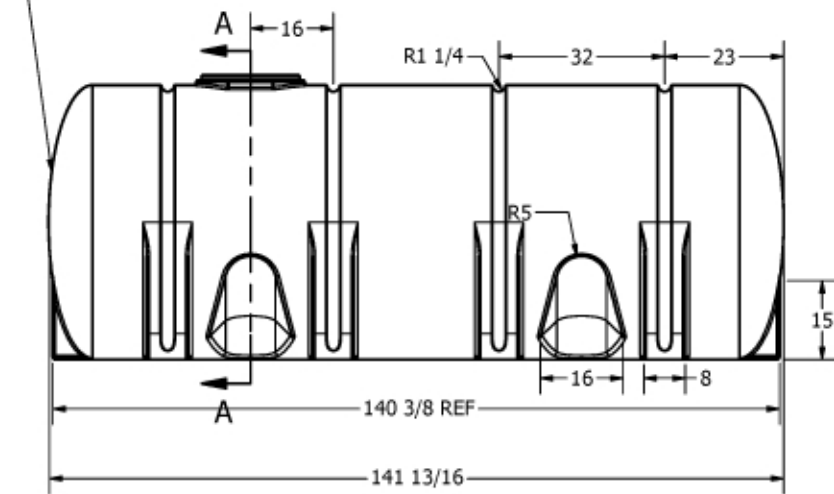

GALLON MARKS ARE ON THIS END

SECTION A-A
SCALE 1 / 24

FOB ST. BONIFACIUS, MN, SHAWNEE, OK, &
FAIRFIELD, TX

DRAWN Jerry Paulson	10/11/2007	 MAS PRECISION PLASTICS Real Service. Real Solutions.	
CHECKED		TITLE	
QA		2035 GALLON ELLIPTICAL TANK	
MFG		SIZE	DWG NO
APPROVED Jerry Paulson		B	A
		SCALE: 1/24	SHEET 1 OF 1