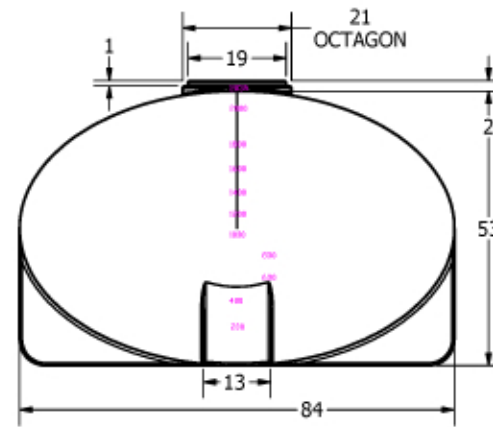

GALLON MARKS ARE ON THIS END

SECTION A-A
SCALE 1 / 24

FOB ST. BONIFACIUS, MN, SHAWNEE, OK, &
FAIRFIELD, TX

DRAWN Jerry Paulson	10/11/2007	 MAS PRECISION PLASTICS Real Service. Real Solutions.	
CHECKED		TITLE	
QA		2035 GALLON ELLIPTICAL TANK	
MFG		SIZE	DWG NO
APPROVED Jerry Paulson		B	A
		SCALE: 1/24	SHEET 1 OF 1