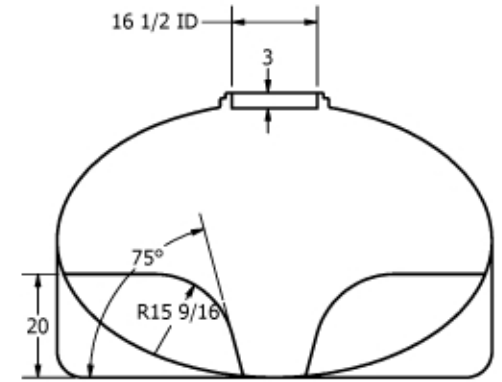

GALLON MARKS ARE ON THIS END

SECTION A-A
SCALE 1 / 24

FOB ST. BONIFACIUS, MN, SHAWNEE, OK, &
FAIRFIELD, TX

DRAWN Jerry Paulson	10/11/2007	 MAS PRECISION PLASTICS Real Service. Real Solutions.	
CHECKED		TITLE	
QA		2035 GALLON ELLIPTICAL TANK	
MFG		SIZE	DWG NO
APPROVED Jerry Paulson		B	A
		SCALE: 1/24	SHEET 1 OF 1