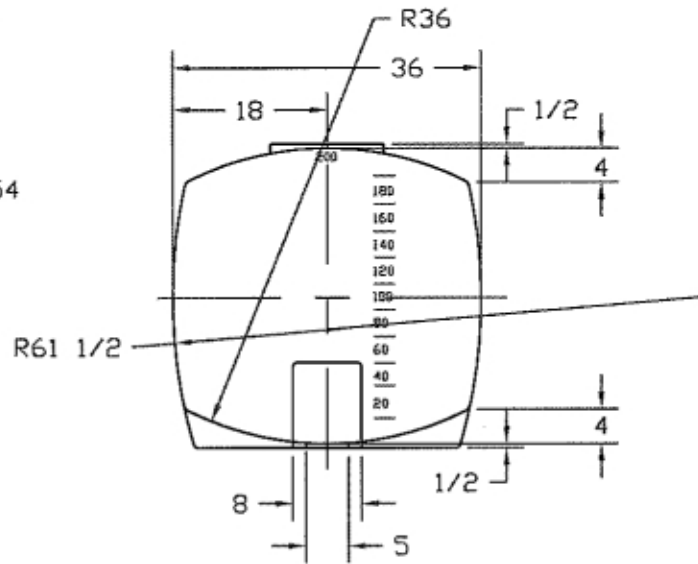

REVISIONS				
ZONE	REV	DESCRIPTION	DATE	APPROVED

— 34	31 3/4
— 30	28 7/16
— 26 13/16	25 1/4
— 23 11/16	22 3/16
— 20 5/8	19 1/8
— 17 5/8	16 1/16
— 14 9/16	13
— 11 1/2	9 15/16
— 8 3/8	6 3/4
— 5 3/16	3 7/16
— 0	

 MAS PRECISION PLASTICS Real Service. Real Solutions.		200 GALLON PCO TANK		
		JTP 05JUN97	SIZE B	FSCM NO.
SCALE 1/16		SHEET		