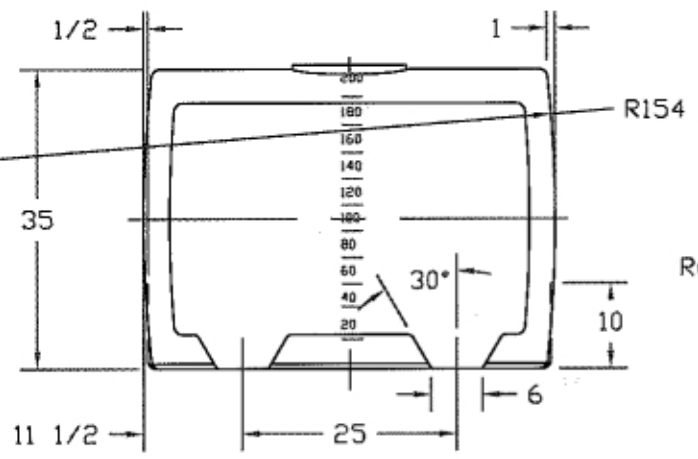

REVISIONS				
ZONE	REV	DESCRIPTION	DATE	APPROVED

— 34	31 3/4
— 30	28 7/16
— 26 13/16	25 1/4
— 23 11/16	22 3/16
— 20 5/8	19 1/8
— 17 5/8	16 1/16
— 14 9/16	13
— 11 1/2	9 15/16
— 8 3/8	6 3/4
— 5 3/16	3 7/16
— 0	

 MAS PRECISION PLASTICS Real Service. Real Solutions.		200 GALLON PCO TANK		
		JTP 05JUN97	SIZE B	FSCM NO.
SCALE 1/16		SHEET		